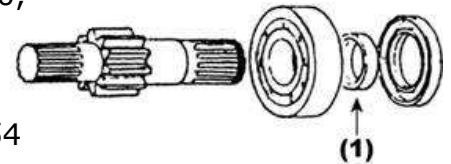

Brake parts continued

LM-CH11416 Brake turnbuckle 650, 750, 850, 950, 1050
Repl. CH11416 (10mmX90mm OAL) **(3)**

LM-CH11271 Brake rod end – RH thread 850,
950 Repl. CH11271 **(OAL approx. 13")(4)**

LM-CH15086 Brake rod end – RH thread 650
Repl. CH15086

LM-CH11061 Brake rod end – RH thread 870,
970, 1070 Repl. CH11061 (OAL 11-1/2") **(4)**

LM-CH13131 Brake rod end – RH thread 1050
Repl. CH13131 (OAL approx. 8") **(4)**

LM-CH15093 Brake rod end – RH thread 750
Repl. CH15093 (OAL approx. 10") **(4)**

LM-M803758 Brake rod end – RH thread 670, 770, 790
Repl. M803758 (OAL approx. 4-1/8") **(4)**

LM-CH10989 Brake rod end – LH thread – 650, 750, 850, 950, 1050
Repl. CH10989 (OAL approx. 4-3/8") **(5)**

LM-M804721 Brake rod end – LH thread 870, 970, 1070
Repl. M804721 (OAL approx. 8") **(5)**

LM-CH10857 Brake rod clevis pin w/hair pin clip 650, 750,
850, 950, 1050 Repl. CH10857 **(8)**

LM-CH11554 Bearing, brake stub axle 670 Repl. CH11554

LM-CH14887 Bearing, brake stub axle 770 Repl. CH14887

LM-CH11556 Bearing, brake stub axle 850 Repl. CH11556

LM-CH19719 Collar, seal 650, 670, 770 Repl. CH19719 **(1)**

LM-CH10959 Collar, seal 850 Repl. CH10959 **(1)**

LM-CH11236 Collar, seal 950 Repl. CH11236 **(1)**

LM-CH19718 Seal 35x52x11TC, 650, 670, 770, 790 Repl. CH19718

LM-CH10960 Seal 42x80x9TC, 850 Repl. CH10960