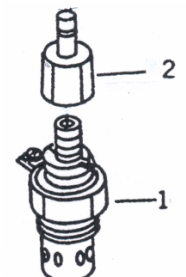

Manifolds, Muffler & Gaskets

1. LM-CH12069 Exhaust Manifold 850 Repl. CH12069
2. LM-CH10142 Manifold to head **gasket**, 850 Repl. CH10142 (3 required)
3. LM-CH10224 Manifold to head **gasket**, 950, 1050
   Repl. CH10224 (3 required)
4. LM-CH12068 Exhaust Manifold 950 Repl. CH12068
5. LM-M802472 Muffler with elbow, mounting flange and pipe
   650, 750, 850, 950, 1050 Repl. M802472

1. LM-WC3 Weather cap for 1-3/4" pipe
   Fits LM-M802472

1. LM-CH10403 Muffler to manifold **gasket** 650, 750, 850, 950, 1050
   Repl. CH10403
2. LM-CH15915 Muffler to manifold **gasket** 650, 750, 850, 950,
   Repl. CH15915
3. LM-M805706 Muffler to manifold **gasket** 755, 855 SN-00918
   Repl. M805706

1. LM-M806016 **Gasket**, manifold to head 750
   Repl. M806016 (old # CH15458)

1. LM-M801746 **Gasket**, manifold to head 870, 955, 970, 1070, 3320,
   3520 Repl. M801746

GLOW PLUG

1. LM-AT110814 Glow plug 670, Compact Utility Models: 2210
   Repl. AT110814

THERMOSTART PLUG

1. LM-CH15593 Thermostart plug 850, 900HC, 950, 1050 Repl. CH14079;
   650, 750 Repl. CH15593 (1)

1. LM-CH10459 Adaptor for TE-4450 Repl. CH10459 (2)

THERMOSTART TANK

1. LM-CH11796 Thermostart tank assembly 650, 750, 850,
   950, 1050 Repl. CH11796