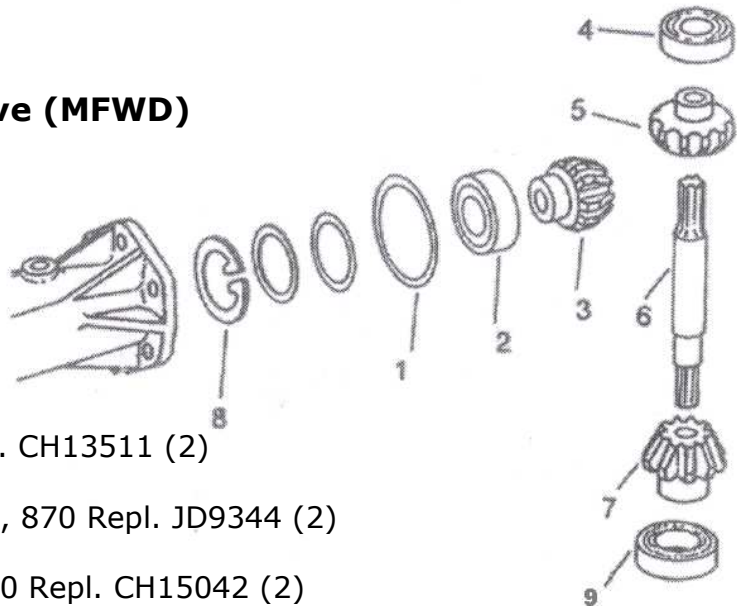

**FRONT AXLE PARTS
w/mechanical front wheel drive (MFWD)**

LM-CH13511	Bearing 650 Repl. CH13511 (2)
LM-JD9344	Bearing 750, 850, 870 Repl. JD9344 (2)
LM-CH15042	Bearing 970, 1070 Repl. CH15042 (2)
LM-JD7692	Bearing 950, 1050 Repl. JD7692 (old # CH13509) (2)
LM-CH11551	Bearing 1250, 1450, 1650 Repl. CH11551 (2)
LM-CH14625	Gear 750 850, 870 Repl. CH14625 (3)
LM-CH18039	Gear 950, 1050 Repl. CH18039 (3)
LM-CH14676	Bearing 650 Repl. CH14676 (4)
LM-CH13512	Bearing 950, 1050 Repl. CH13512 (4)
LM-CH13871	Spindle shaft 950, 1050 Repl. CH13871 (6)
LM-CH13172	Gear, lower spindle 950, 1050 Repl. CH13172 (7)
LM-CH13495	Snap ring 950, 1050 Repl. CH13495 (8)
LM-CH16417	Bearing 1250, 1450, 1650 Repl. CH16417 (9)
LM-JD7692	Bearing 950, 1050 Repl. JD7692 (old # CH13509) (9)