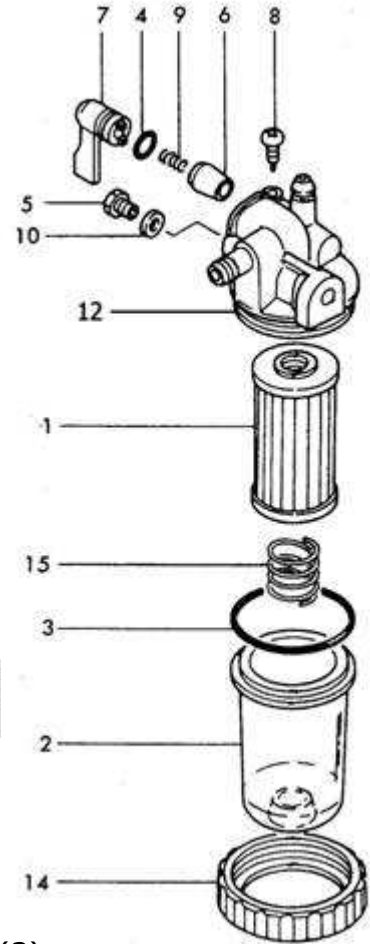

Fuel System Parts

1. LM-CH10319 Fuel bleeder plug Repl. CH10319 (5)
2. LM-CH10558 Gasket for P-4060 Repl. CH10558 (10)
3. LM-CH15552 Fuel bowl 650, 670, 750, 870, 970, 990, 1070 Repl. CH15552 (2)
   MUST use FF-3262 if using LM-CH15552
4. LM-FBP-1 fuel bowl package, includes LM-CH15552 bowl, LM-CH10060 o-ring, LM-CH15553 filter
5. LM-CH10060 O-ring for FB-1 fuel bowl Repl. CH10060 (3)
6. LM-CH15553 Fuel filter, **2.717" tall**, 650, 670, 750, 4115 Repl. CH15553 (1)
7. LM-M801101 Fuel filter, **3.49" tall**, 655, 755, 770, 850, 855, 950, 1050, 4210, 4310, 4400 Repl. M801101 (Old # CH10479) (1)
8. LM-T111383 Fuel filter, **3.50" tall, 1.969" OD** 870, 955, 970, 1070 Repl. T111383 (1)
9. LM-T111381 Fuel bowl 870, 955, 970, 1070 Repl. T111381 (2)
10. LM-CH17154 O-ring for FB-9155 fuel bowl Repl. CH17154 (3)
11. LM-CH12734 Taper valve for fuel shutoff 650, 750, 770, 850, 870, 950, 970, 1050, 1070 Repl. CH12734 (6)
12. LM-CH12735 Fuel shutoff handle 650, 750, 850, 950, 1050, 1250, 1450, 1650 Repl. CH12735 (7)
13. LM-CH10082 Taper valve spring 850, 870, 950, 970, 1050, 1070 Repl. CH10082 (9)
14. LM-CH10571 O-ring for H-5534 handle Repl. CH10571 (4)
15. LM-CH12792 Fuel bowl head 850, 950, 1050 Repl. CH12792 (12)
16. LM-CH10106 Fuel bowl retainer ring 650, 655, 670, 750, 755, 770, 850, 855, 870, 950, 970, 990, 1050, 1070, 1250, 1450, 1650, 4115 Repl. CH10106 (14)
17. LM-T111382 Fuel bowl retainer ring for FB-9155 fuel bowl Repl. T111382 (14)