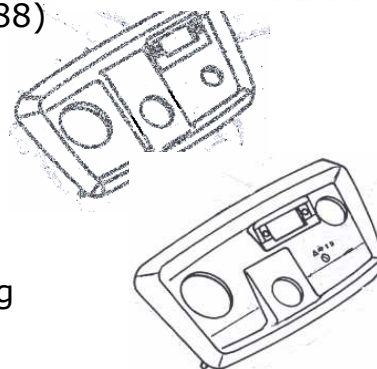

Dash Board Panel

LM-AM878226 Dash board panel early 850 & early 950
Repl. AM878226 (old # CH12257)

LM-CH19206 Dash board panel with fuel gauge opening
850, 950, 1050 Repl. CH19206