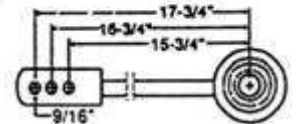

Pins, Chains, and Side Links

LM-CH10998 Upper arm pin Pin dia. $\frac{3}{4}$ " , 12mm thread, 3-9/16" OAL
Can replace CH10998

P-4516 Upper arm pin w/ shoulder, $\frac{3}{4}$ " pin dia., 16mm thread, 4-5/16" OAL

P-771 Top link pin Cat. 1 $\frac{3}{4}$ " dia. X 2-3/4" usable

P-772 Top link pin Cat. 1 $\frac{3}{4}$ " dia. X 3-7/8" usable

P-728 Lift arm pin Cat. 1 $\frac{7}{8}$ " X $\frac{7}{8}$ " X 5-1/2" OAL

SC-350 Stabilizer chain 3-1/2" long rd. ctr. tube w/counter wt.

SC-425 Stabilizer chain 4-1/4" long sq. ctr. tube w/lock nut
950, 1050

SL-975 Side link, non adjustable w/clevis pin
9-3/4"

SL-1150 Side link, non adjustable w/clevis pin 11-1/2"

LM-CH19069 Side link, non adjustable w/clevis pin Repl. CH19069

LM-CH19069 Side link, non adjustable w/clevis pin 950, 1050
Repl. CH19069

ASL-750 Adj. Side link – 7-1/2" center tube w/clevis pin

ASL-950 Adj. Side link – 9-1/2" center tube w/clevis pin

P-159 Clevis pin w/hair pin clip for ASL-750, ASL-950,
SL-155, SL-975, SL-1150 side links