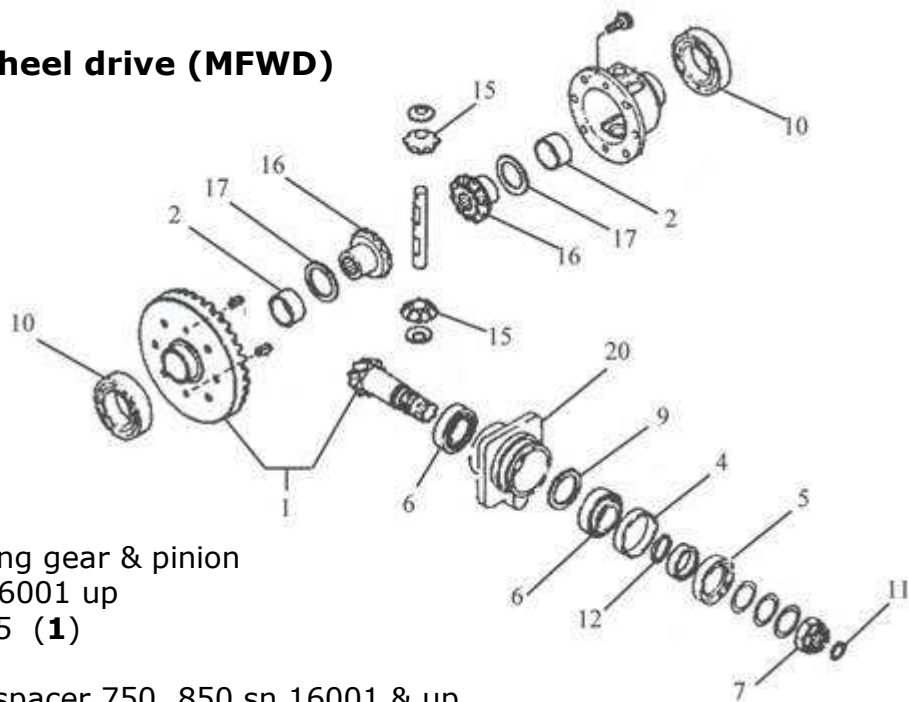

FRONT AXLE PARTS w/mechanical front wheel drive (MFWD)

1. LM-CH14575 Front ring gear & pinion
   750, 850 sn 16001 up
   Repl. CH14575 **(1)**
2. LM-CH14619 Collar, spacer 750, 850 sn 16001 & up
   Repl. CH14619 **(4)**
3. LM-CH14620 Seal 40x55x8TC ,750, 850 sn 16001 & up Repl. CH14620 **(5)**
4. LM-CH14579 Collar, seal 750, 850 sn 16001 & up Repl. CH14579 **(3)**
5. LM-CH13151 Collar, seal 950, 1050 Repl. CH13151 **(3)**
6. LM-CH14633 Seal 30x52x8TC, 650 Repl. CH14633 **(5)**
7. LM-CH13163 Seal 42x62x9TC, 950, 970, 990, 1050, 1070 Repl. CH13163 **(5)**
8. LM-CH14577 Bearing 750, 850 Repl. CH14577 **(6)**
9. LM-CH11146 Bearing 950, 970, 990, 1050, 1070 Repl. CH11146 **(6)**
10. LM-CH14581 Bearing 750, 850 Repl. CH14581 **(10)**
11. LM-CH13507 Bearing 950, 1050 Repl. CH13507 **(10)**
12. LM-CH14595 Spider gear 750, 850 sn 16001 & up, 870 Repl. CH14595 **(15)**
13. LM-CH14598 Spider gear 750, 850 sn 16001 & up, 870 Repl. CH14598 **(16)**
14. LM-CH14618 Pinion housing 750, 850 sn 16001 & up Repl. CH14618 **(20)**