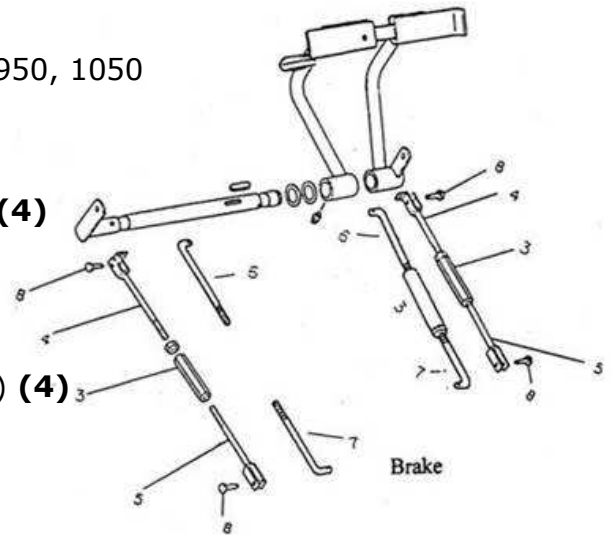

Brake parts continued

LM-CH11416 Brake turnbuckle 650, 750, 850, 950, 1050
Repl. CH11416 (10mmX90mm OAL) **(3)**

LM-CH11271 Brake rod end – RH thread 850,
950 Repl. CH11271 **(OAL approx. 13")(4)**

LM-CH15086 Brake rod end – RH thread 650
Repl. CH15086

LM-CH11061 Brake rod end – RH thread 870,
970, 1070 Repl. CH11061 (OAL 11-1/2") **(4)**

LM-CH13131 Brake rod end – RH thread 1050
Repl. CH13131 (OAL approx. 8") **(4)**

LM-CH15093 Brake rod end – RH thread 750
Repl. CH15093 (OAL approx. 10") **(4)**

LM-M803758 Brake rod end – RH thread 670, 770, 790
Repl. M803758 (OAL approx. 4-1/8") **(4)**

LM-CH10989 Brake rod end – LH thread – 650, 750, 850, 950, 1050
Repl. CH10989 (OAL approx. 4-3/8") **(5)**

LM-M804721 Brake rod end – LH thread 870, 970, 1070
Repl. M804721 (OAL approx. 8") **(5)**

LM-CH10857 Brake rod clevis pin w/hair pin clip 650, 750,
850, 950, 1050 Repl. CH10857 **(8)**

LM-CH11554 Bearing, brake stub axle 670 Repl. CH11554

LM-CH14887 Bearing, brake stub axle 770 Repl. CH14887

LM-CH11556 Bearing, brake stub axle 850 Repl. CH11556

LM-CH19719 Collar, seal 650, 670, 770 Repl. CH19719 **(1)**

LM-CH10959 Collar, seal 850 Repl. CH10959 **(1)**

LM-CH11236 Collar, seal 950 Repl. CH11236 **(1)**

LM-CH19718 Seal 35x52x11TC, 650, 670, 770, 790 Repl. CH19718

LM-CH10960 Seal 42x80x9TC, 850 Repl. CH10960