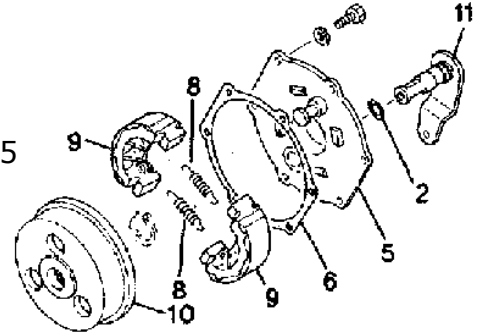

BRAKE PARTS

LM-CH15070 Brake drum cover 750, 770, 790, 3005
Repl. CH15070 (5)

LM-M803177 Brake cover gasket 750, 770, 790, 3005
Repl. M803177 (old # CH15071) (6)

LM-LVU801217 Brake cover gasket 850
Repl. LVU801217 (old # CH10980) (6)

LM-M806836 Brake cover gasket 950, 1050
Repl. M806836 (old # CH11252) (6)

LM-M805305 Brake shoe 650, 670 Repl. M805305 (old # CH20140) (9)

LM-CH15066 Brake **return spring** 650, 670 Repl. CH15066 (8)

LM-M805735 Brake shoe 750, 770, 790, 3005 Repl. M805735 (old # CH15072) (9)

LM-CH15073 Brake **return spring** 750, 770, 790, 3005 Repl. CH15073 (8)

LM-M805898 Brake shoe 850 Repl. M805898 (old # M801894) (9)

LM-CH10977 Brake **return spring** 850 Repl. CH10977 (8)

LM-M805899 Brake shoe 950 Repl. M805899 (old # CH11247) (9)

LM-CH11248 Brake **return spring** 950, 1050 Repl. CH11248 (8)

LM-M805897 Brake shoe 1050 Repl. M805897 (old # CH13123) (9)

LM-CH15074 Brake drum 750, 770, 790, 3005 Repl. CH15074 (10)

LM-CH15075 Brake camshaft, **LH** 750 Repl. CH15075 (11)

LM-CH15078 Brake camshaft, **RH** 750 Repl. CH15078 (11)

LM-CH11264 Brake pedal return spring 850, 950 Repl. CH11264

Brake parts continued on next page