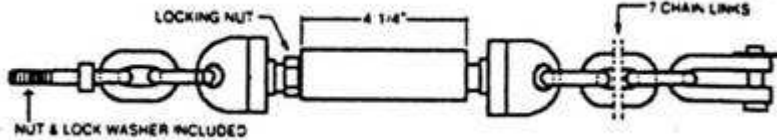

SC-350 Stabilizer chain 3-1/2" long rd. ctr. tube w/counter wt.