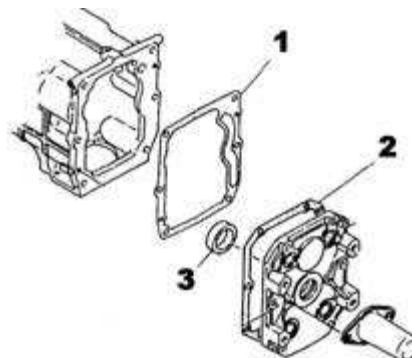

LM-CH11501 Pin 850, 950 Repl. CH11501

Clutch Safety Switch

LM-CH20208 Clutch safety switch 650, 750, 850, 950, 1050,
 1450, 1650 Repl. CH20208 (old # CH10155) (6)

Transmission and PTO Gaskets

LM-LVU801603 Gasket, transmission 750 Repl. LVU801603
 (Old # CH14798) (1)