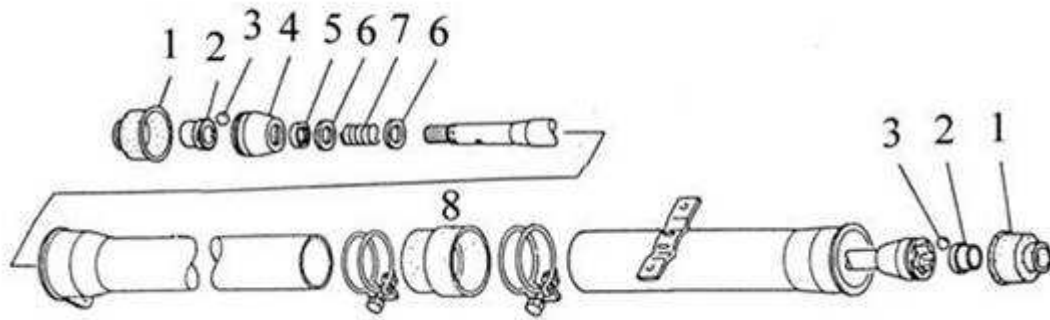

- LM-M801916   Boot (rubber) 750 Repl. M801916 (old # CH14617)   **(1)**
- LM-CH14612   Sleeve 750 Repl. CH14612   **(2)**
- LM-R26552   Ball 750 Repl. R26552 (old # CH10566)   **(3)**
- LM-CH14613   Coupling 750, 850 sn 16001 & up Repl. CH14613   **(4)**
- LM-CH14614   Splined shaft seal 750, 850 SN 16001 - Repl. CH14614 **(5)**
- LM-CH14615   Washer 750 Repl. CH14615   **(6)**
- LM-CH14616   Spring 750 Repl. CH14616   **(7)**