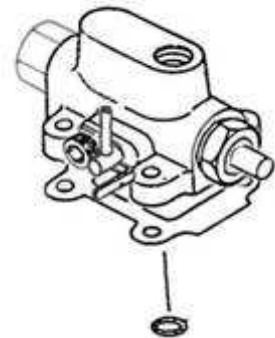

LM-CH11426 Seal 10x20x7TC, for hyd. valve Repl. CH11426

LM-CH16844 Banjo bolt fitting 1250, 1450, 1650
Repl. CH16844 **(1)**

LM-CH11548 Copper washer for JB-1500 Repl. CH11548 **(2)**

LM-CH11562 Oring 1250, 1450, 1650 Repl. CH11562 **(5)**