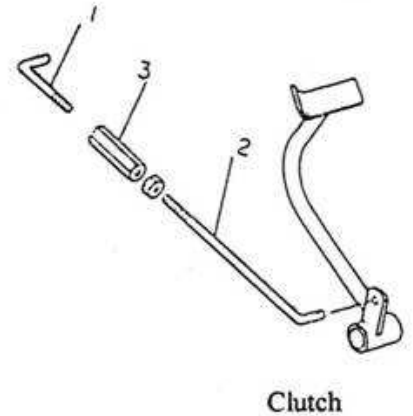

Clutch & Linkage

LM-CH11398 Clutch rod end – LH thread 750, 850 SN -016,000,
950 SN -020,000 Repl. CH11398 (1)

LM-CH10989 Clutch rod end – LH thread (clevis type) 850 SN 016,001-,
950 SN 020,001-, 1050 Repl. CH10989 (1)

LM-CH14779 Clutch rod 750 Repl. CH14779 (2)

LM-CH11189 Clutch rod end – RH thread 850 SN-016,000,
950 SN -020,000 Repl. CH11189 (2)

LM-M804454 PTO disc for models w/dual clutch 850, 870, 950,
970, 990, 1050, 1070, 4005 (9" x 13 spline)
Repl. M804454 (old # CH13090, LVU801087 & M806764)

LM-LVU801674 Clutch disc, 7-7/8" x 7/8 – 20 spline, 650, 750
Repl. LVU801674 (old CH14760 & M805461)

LM-LVU803018 Pressure plate 650, 750 Repl. LVU803018 (Old # CH14762)

LM-CH14769 Clutch throw-out (release) bearing 650, 670, 750,
770, 790 w/single clutch Repl. CH14769

LM-M802964 Clutch disc, 8-1/2" x 1" – 13 spline,
670 & 770 w/ single clutch Repl. M802964

LM-CH18375 Clutch disc, 8-1/2" x 1" – 13 spline,
850 & 950 w/ single clutch Repl. CH18375

LM-M809105 Pressure plate – 670 & 770 w/ single clutch
Repl. M809105 (old # M802965)

LM-LVU803007 Pressure plate 850 & 950 w/ single clutch
Repl. LVU803007 (old # CH11720)

LM-CH11464 Clutch throw-out (release) bearing 850 & 950
w/single clutch Repl. CH11464

LM-CH13099 Release Bearing (Dual Clutch) 670, 770, 790, 850, 870, 950,
970, 990, 1050, 1070, 3005 & 4005 Compact Utility Repl. CH13099