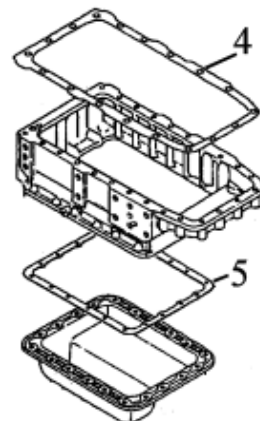

Oil Pan Gaskets

LM-M811637 & LM-CH12820 Oil pan gasket 850 Repl. M811637 & CH12820

LM-M811638 & LM-CH12821 Oil pan gasket 950, 1050
Repl. M811638 & CH12821

LM-M806944 Oil pan gasket 750 Repl. M806944 (old # CH15376)

LM-M810522 Oil pan gasket 650 Repl. M810522 (old # CH15375)

LM-OPG-1730 Oil pan gasket (UPPER) 955, 970, 1070 (4)

LM-OPG-9550 Oil pan gasket (LOWER) 955, 970, 1070 (5)

Oil Pumps

LM-CH20064 Oil pump 850, 950, 1050 Repl. CH20064

LM-CH10414 Oil pump gasket for CH20064 applications
Repl. CH10414

LM-CH15617 Oil pump 650, 750 Repl. CH15617

LM-CH15492 Gasket for CH15617 oil pump Repl. CH15492

LM-RG60604 Oil pump: Compact Utility Tractors 3036E,
3038E, 3520, 3720, 4105 Repl. RG60604

LM-M801005 Gasket for OP-9553 Repl. M801005

Oil Pressure Sending Switch

LM-CH15500 Oil pressure sending switch 650, 750 Repl. CH15500

Oil Filter

LM-M801002 Oil filter, spin-on – 3.75" tall 650, 750, 850,
855, 856, 950, 1050 Repl. M801002

Air Filters

LM-AH19847 Air filter w/fin125 & 170 Skid Steer Loaders
Repl. AH19847;

LM-CH12767 850, 950, 1050 & Excavators 25, 30, 50 Repl. CH12767

LM-CH15451 Air filter w/fin 650, 655, 750, 756 Repl. CH15451