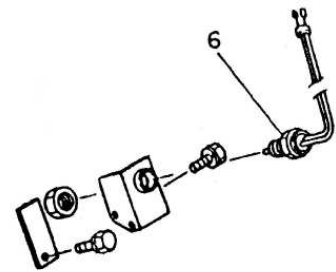

Clutch Safety Switch

LM-CH20208 Clutch safety switch 650, 750, 850, 950, 1050,
1450, 1650 Repl. CH20208 (old # CH10155) (6)