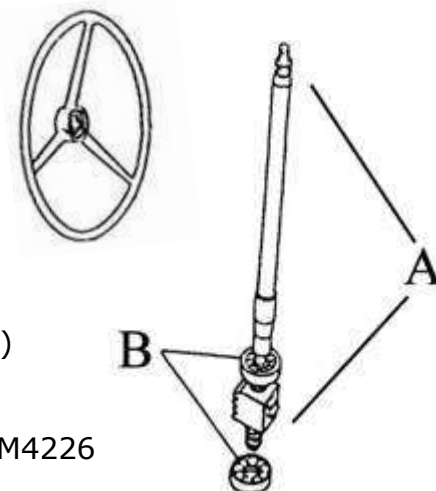

LM-CH16844 Fitting, Power steering banjo bolt 1050 Repl. CH16844 (1)

LM-CH11548 Copper packing for CH16844 Repl. CH11548 (2)

Tie Rod Ends

- LM-CH11448 Dust cover, ball joint, common to most models Repl. CH11448
- LM-AM878082 Tie rod end LH thread for right side 655, 670, 755, (B)
770, 850, 855, 955 Repl. AM878082
- LM-AM878081 Tie rod end RH thread for left side 655, 670, 755, (A)
770, 850, 855, 955 Repl. AM878081
- LM-AM875955 Tie rod end (long) 650, 750 Repl. AM875955 (C)
- LM-AM878080 Tie rod end (short) 650, 750 Repl. AM878080 (A)
(Old # CH14551 & AM875953)