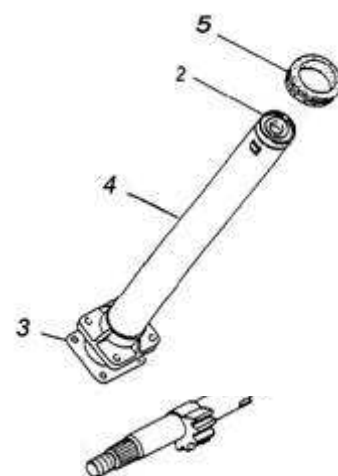

LM-CH16844 Fitting, Power steering banjo bolt 1050 Repl. CH16844 (1)

LM-CH11548 Copper packing for CH16844 Repl. CH11548 (2)

Tie Rod Ends

- LM-CH11448 Dust cover, ball joint, common to most models Repl. CH11448
- LM-AM878082 Tie rod end LH thread for right side 655, 670, 755, (B)
770, 850, 855, 955 Repl. AM878082
- LM-AM878081 Tie rod end RH thread for left side 655, 670, 755, (A)
770, 850, 855, 955 Repl. AM878081
- LM-AM875955 Tie rod end (long) 650, 750 Repl. AM875955 (C)
- LM-AM878080 Tie rod end (short) 650, 750 Repl. AM878080 (A)
(Old # CH14551 & AM875953)