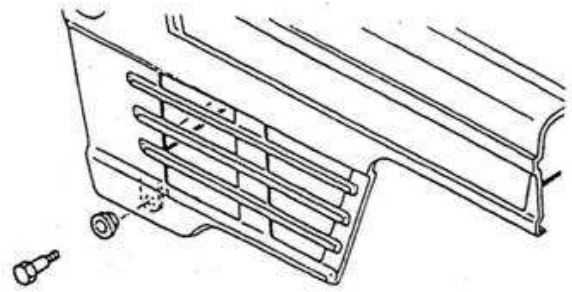

LM-CH15723 Hood hinge bolt bushing – rubber
650, 750, 850, 950, 1050, 1250,
1450, 1650 Repl. CH15723

LM-CH14152 Hood hinge bolt 650, 750, 850,
950, 1050, 1250 Repl. CH14152