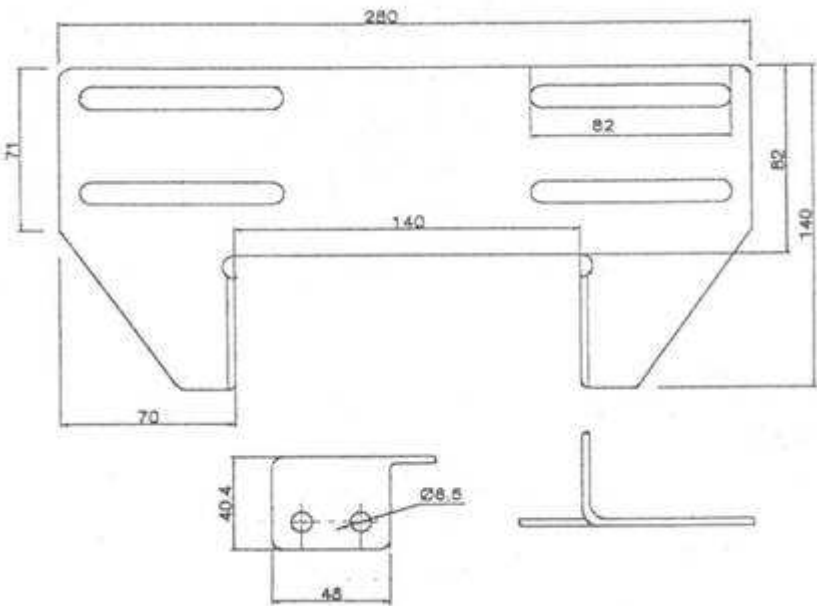

SB-2000
One piece seat bracket (bracket only)

SA-1654C
High back universal seat with one piece bracket