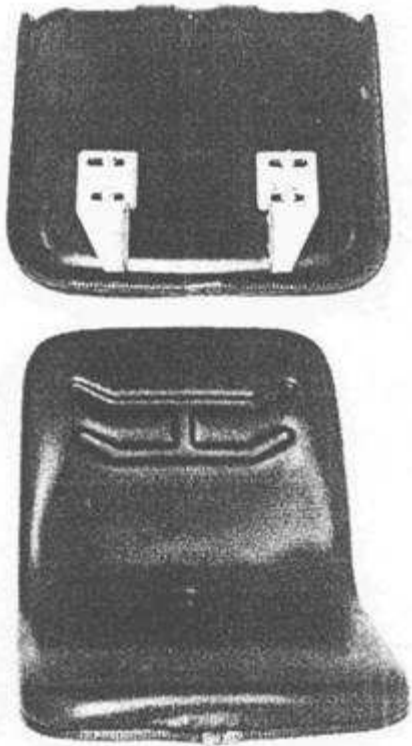

SA-1654B

This universal seat comes with an adjustable bracket set that allows the unit to fit most any tractor with a flip type seat

SB-054
Adjustable mounting bracket set for most flip type seats

SB-2000
One piece seat bracket (bracket only)

SA-1654C
High back universal seat with one piece bracket