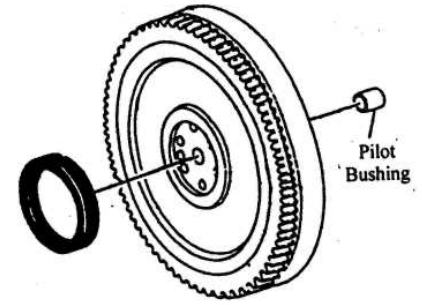

PILOT BUSHINGS

LM-CH10408 Pilot bushing 650, 670, 750, 770, 790,
850, 950 Repl. CH10408

LM-CH19289 **NOTE:** JD 850 sn 16001 & up, JD 950
sn 20001 & up and all JD 1050 use CH19289