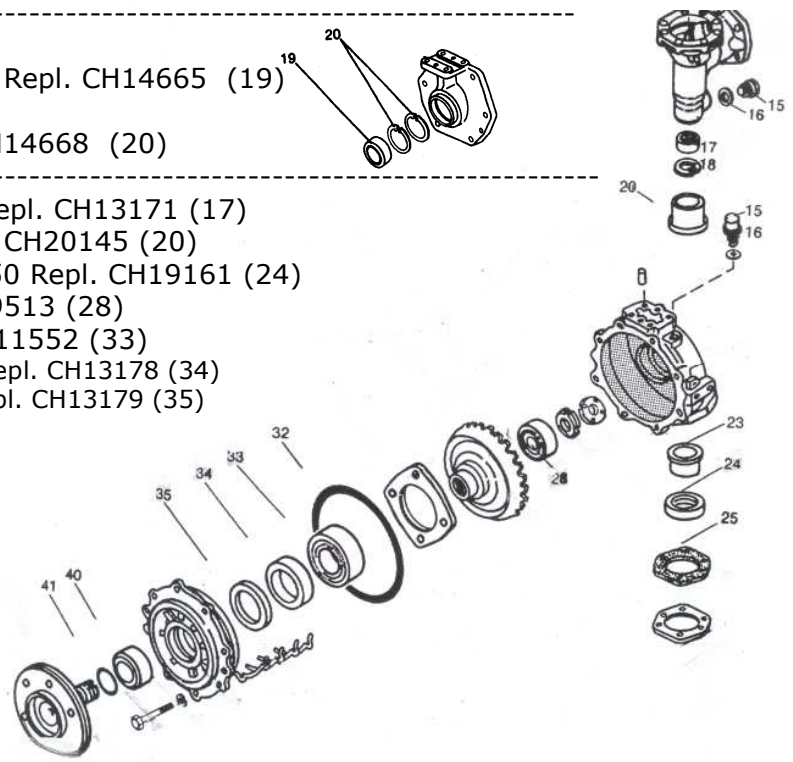

- LM-CH14665 Seal 50x68x12.5, 750, 850 Repl. CH14665 (19)
- LM-CH14668 Snap ring 750, 850 Repl. CH14668 (20)

- LM-CH13171 Needle bearing 950, 1050 Repl. CH13171 (17)
- LM-CH20145 Seal sleeve 950, 1050 Repl. CH20145 (20)
- LM-CH19161 Seal 64x80x13TC, 950, 1050 Repl. CH19161 (24)
- LM-JD9513 Bearing 950, 1050 Repl. JD9513 (28)
- LM-CH11552 Bearing 950, 1050 Repl. CH11552 (33)
- LM-CH13178 Seal 65x88x12TC, 950, 1050 Repl. CH13178 (34)
- LM-CH13179 Seal 65x88x5TC, 950, 1050 Repl. CH13179 (35)