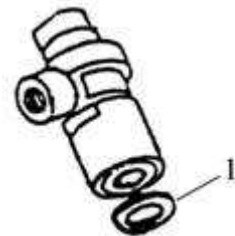

Injector parts

LM-CH15620	Injector assembly 650, 750 Repl. CH15620 (1)
LM-CH12411	Injector assembly 850 Repl. CH12411 (1)
LM-CH10685	Injector assembly 950, 1050 Repl. CH10685 (1)
LM-CH10499	Injector nozzle 650, 750, 850, 950, 1050 Repl. CH10499 (marked YDN-4SK1 6F)
LM-CH10072	Fuel Injection Valve Insulator 650, 750, 850, 950, 1050 Repl. CH10072 (1)
LM-CH15436	Chamber gasket 650, 750 Repl. CH15436 (2)
LM-CH10062	Chamber gasket 850 Repl. CH10062 (2)
LM-CH10099	Chamber gasket 950, 1050 Repl. CH10099 (2)
LM-CH15434	Injector chamber, rear 650, 750 Repl. CH15434 (3)
LM-CH15435	Injector chamber, front 650, 750 Repl. CH15435 (4)
LM-CH11763	Injector chamber, rear 950, 1050 Repl. CH11763 (3)
LM-CH16008	Injector chamber, front 950 Repl. CH16008 (4)
LM-CH10092	Inj. chamber, rear 850 Repl. CH10092 (3)
LM-CH14169	Inj. chamber, front 850 Repl. CH14169 (4)
LM-AM875877	Fuel tank cap (Metal) 1050 Repl. AM875877
LM-CH20242	Fuel tank cap (Plastic) 850, 950, 1050 Repl. CH20242 (old # CH17086)
LM-CH13281	Fuel tank 1050 Repl. CH13281