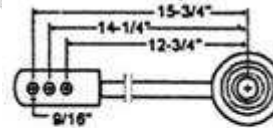

SL-1150 Side link, non adjustable w/clevis pin 11-1/2"