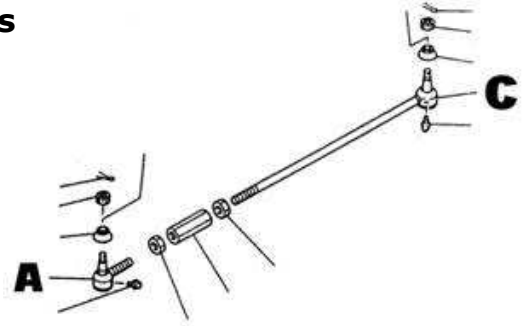

LM-CH16844 Fitting, Power steering banjo bolt 1050 Repl. CH16844 (1)

LM-CH11548 Copper packing for CH16844 Repl. CH11548 (2)

Tie Rod Ends

- LM-CH11448 Dust cover, ball joint, common to most models Repl. CH11448
- LM-AM878082 Tie rod end LH thread for right side 655, 670, 755, (B)
770, 850, 855, 955 Repl. AM878082
- LM-AM878081 Tie rod end RH thread for left side 655, 670, 755, (A)
770, 850, 855, 955 Repl. AM878081
- LM-AM875955 Tie rod end (long) 650, 750 Repl. AM875955 (C)
- LM-AM878080 Tie rod end (short) 650, 750 Repl. AM878080 (A)
(Old # CH14551 & AM875953)