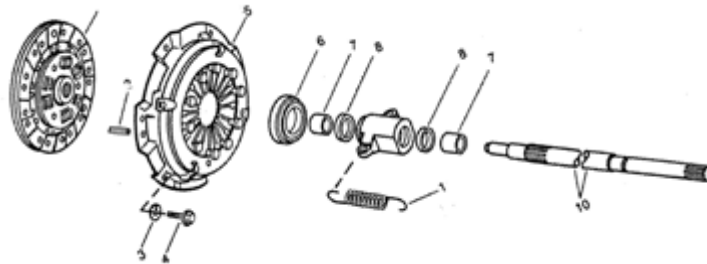

LM-CH10854 Shifter boot 650, 750, 850, 950, 1050
Repl. CH10854