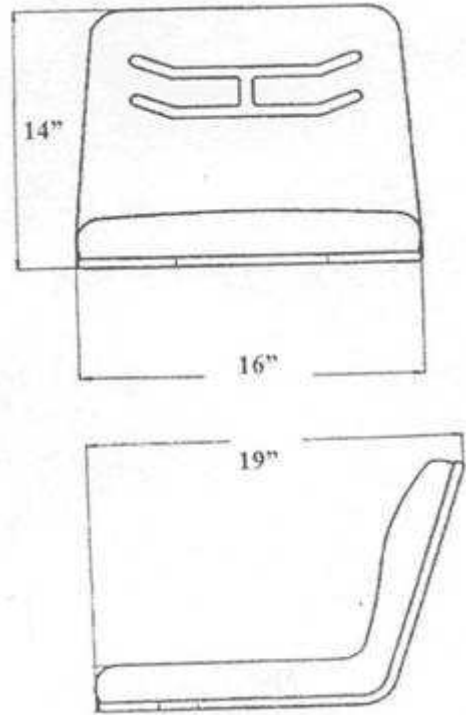

SA-1654B

This universal seat comes with an adjustable bracket set that allows the unit to fit most any tractor with a flip type seat