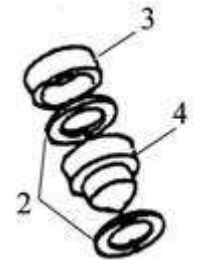

Injector parts

LM-CH15620	Injector assembly 650, 750 Repl. CH15620 (1)
LM-CH12411	Injector assembly 850 Repl. CH12411 (1)
LM-CH10685	Injector assembly 950, 1050 Repl. CH10685 (1)
LM-CH10499	Injector nozzle 650, 750, 850, 950, 1050 Repl. CH10499 (marked YDN-4SK1 6F)
LM-CH10072	Fuel Injection Valve Insulator 650, 750, 850, 950, 1050 Repl. CH10072 (1)
LM-CH15436	Chamber gasket 650, 750 Repl. CH15436 (2)
LM-CH10062	Chamber gasket 850 Repl. CH10062 (2)
LM-CH10099	Chamber gasket 950, 1050 Repl. CH10099 (2)
LM-CH15434	Injector chamber, rear 650, 750 Repl. CH15434 (3)
LM-CH15435	Injector chamber, front 650, 750 Repl. CH15435 (4)
LM-CH11763	Injector chamber, rear 950, 1050 Repl. CH11763 (3)
LM-CH16008	Injector chamber, front 950 Repl. CH16008 (4)
LM-CH10092	Inj. chamber, rear 850 Repl. CH10092 (3)
LM-CH14169	Inj. chamber, front 850 Repl. CH14169 (4)
LM-AM875877	Fuel tank cap (Metal) 1050 Repl. AM875877
LM-CH20242	Fuel tank cap (Plastic) 850, 950, 1050 Repl. CH20242 (old # CH17086)
LM-CH13281	Fuel tank 1050 Repl. CH13281