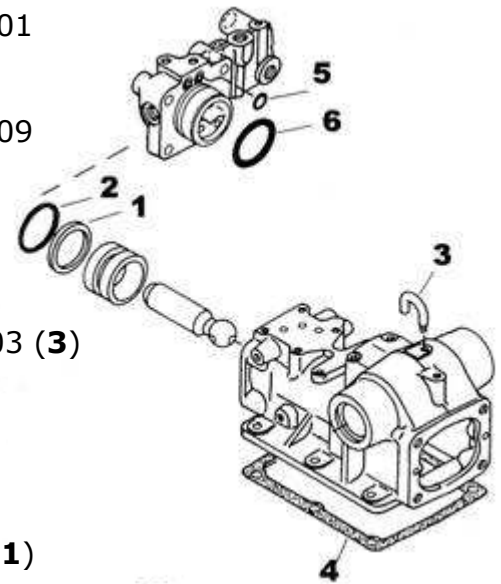

Hydraulic cover gasket

LM-LVU801601 Hyd cover gasket 650 Repl. LVU801601
(Old # CH15106) **(4)**

LM-LVU801609 Hyd cover gasket 750 Repl. LVU801609
(Old # CH15111) **(4)**

LM-LVU801617 Hyd cover gasket 850, 950, 1050
Repl. LVU801617 (old # CH17998) **(4)**

LM-CH11403 Breather tube 650, 750 Repl. CH11403 **(3)**

LM-CH11407 Hyd hose 650, 750 Repl. CH11407 **(11)**

LM-CH15095 Hyd pump 650 Repl. CH15095

LM-CH15096 Hyd pump 750 Repl. CH15096

LM-LVA801753 Hydraulic valve 650, 750, 850, 950
Repl. LVA801753 (Old # CH16132)

LM-CH11428 Gasket for HV-451 valve Repl. CH11428

LM-CH11570 O-ring, hyd. valve base Repl. CH11570

LM-CH11426 Seal 10x20x7TC, for hyd. valve Repl. CH11426

LM-CH16844 Banjo bolt fitting 1250, 1450, 1650
Repl. CH16844 **(1)**

LM-CH11548 Copper washer for JB-1500 Repl. CH11548 **(2)**

LM-CH11562 Oring 1250, 1450, 1650 Repl. CH11562 **(5)**