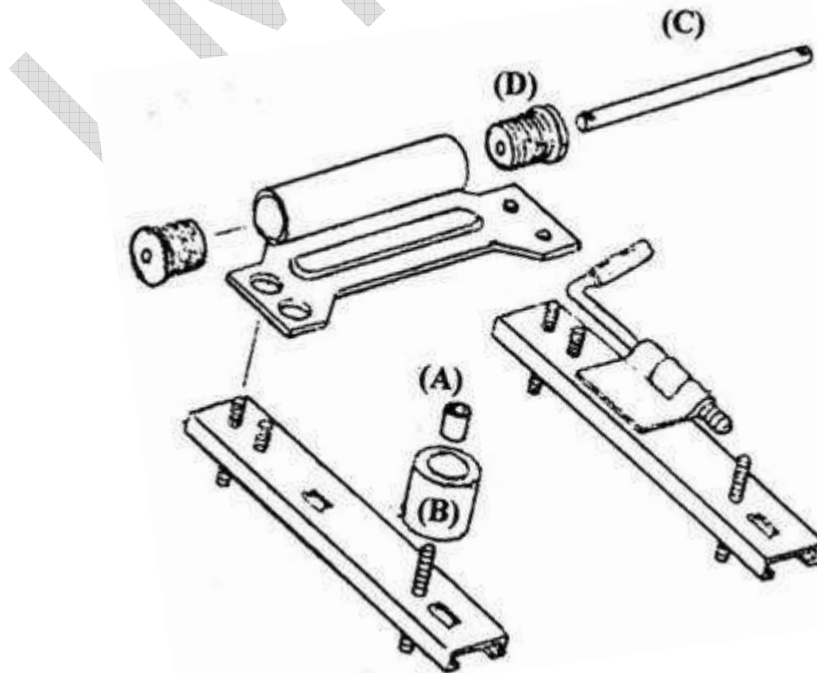

Seat Mounting Hardware

LM-CH11437 Seat bushing 3/8" ID x 5/8" long 650, 750
Repl. CH11437 **(A)**

LM-CH15277 Rubber cushion, seat – approx. 1-1/2" tall, 650, 750
Repl. CH15277 **(B)**

LM-CH11075 Seat rod (hinge pin) – 205mm long 650, 750, 850, 950, 1050
Repl. CH11075 (w/ washers & cotter pins) **(C)**

LM-CH18084 Rubber damper for seat rod 650, 750, 850, 950, 1050
Repl. CH18084 **(D)**