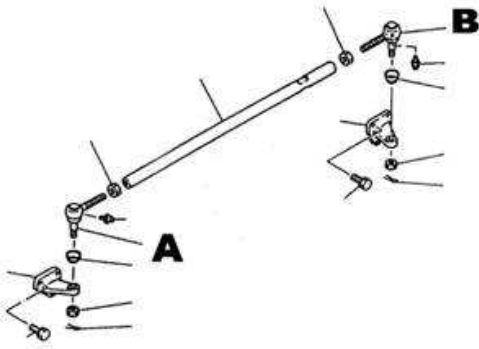

LM-CH16844 Fitting, Power steering banjo bolt 1050 Repl. CH16844 (1)

LM-CH11548 Copper packing for CH16844 Repl. CH11548 (2)

Tie Rod Ends

- LM-CH11448 Dust cover, ball joint, common to most models Repl. CH11448
- LM-AM878082 Tie rod end LH thread for right side 655, 670, 755, (B)
770, 850, 855, 955 Repl. AM878082
- LM-AM878081 Tie rod end RH thread for left side 655, 670, 755, (A)
770, 850, 855, 955 Repl. AM878081
- LM-AM875955 Tie rod end (long) 650, 750 Repl. AM875955 (C)
- LM-AM878080 Tie rod end (short) 650, 750 Repl. AM878080 (A)
(Old # CH14551 & AM875953)